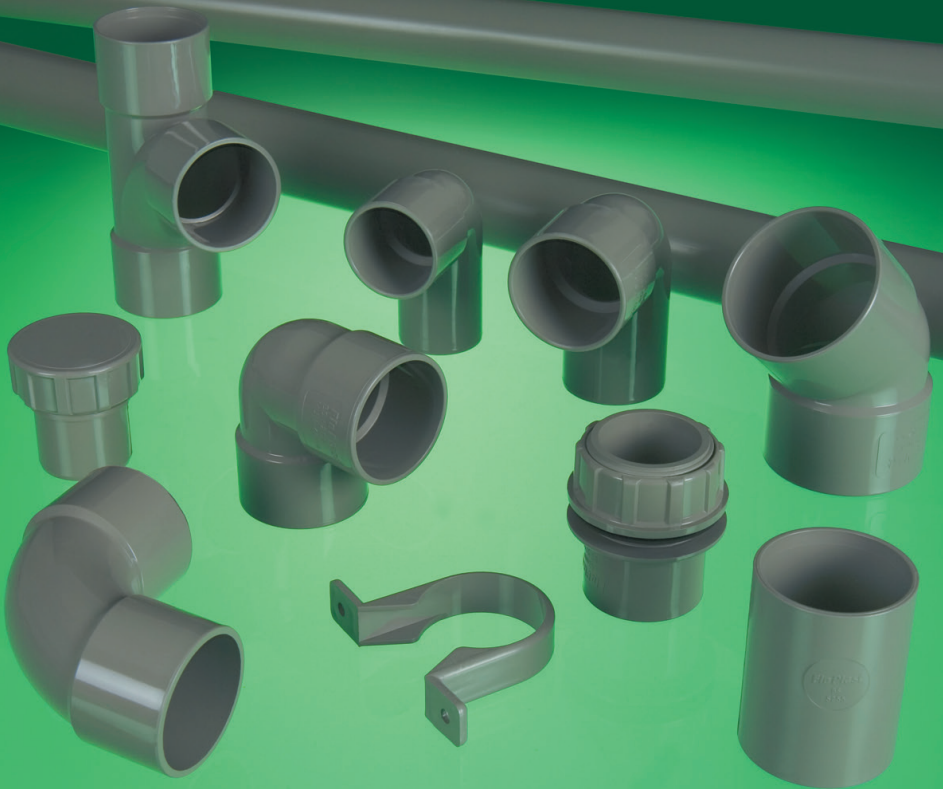

ABS Solvent Weld Systems

ABS SOLVENT WELD SYSTEM BS EN 1455 - 1:2000, BS 5255:1989

Product	Size	Code
3m Wastepipe	32mm	WS01
	40mm	WS02
	50mm	WS03

Product	Size	Code
Straight Coupling	32mm	WS07
	40mm	WS08
	50mm	WS09

Product	Size	Code
90° Bend	32mm	WS10
	40mm	WS11
	50mm	WS12

Product	Size	Code
92½° (87½°) Bend	32mm	WS14
	40mm	WS15
	50mm	WS16

Product	Size	Code
135° Bend (45°)	32mm	WS18
	40mm	WS19
	50mm	WS20

Product	Size	Code
Tee	32mm	WS22
	40mm	WS23
	50mm	WS24

Product	Size	Code
90° Conversion Bend	32mm	WS26
	40mm	WS27
	50mm	WS28*

Product	Size	Code
135°(45°) Conversion Bend	32mm	WS76*
	40mm	WS77*

Product	Size	Code
Access Plug	32mm	WS30
	40mm	WS31
	50mm	WS32

Product	Size	Code
Pipe Clip	32mm	WS34
	40mm	WS35
	50mm	WS36

Product	Size	Code
Reducer	40x32mm	WS38
	50x32mm	WS39
	50x40mm	WS40

Product	Size	Code
135° (45°) Branch	32mm	WS42*
	40mm	WS43*

Product	Size	Code
Level Invert Reducer	40x32mm	WS50*

Product	Size	Code
92½° (87½°) Cross Tee	40mm	WS58*